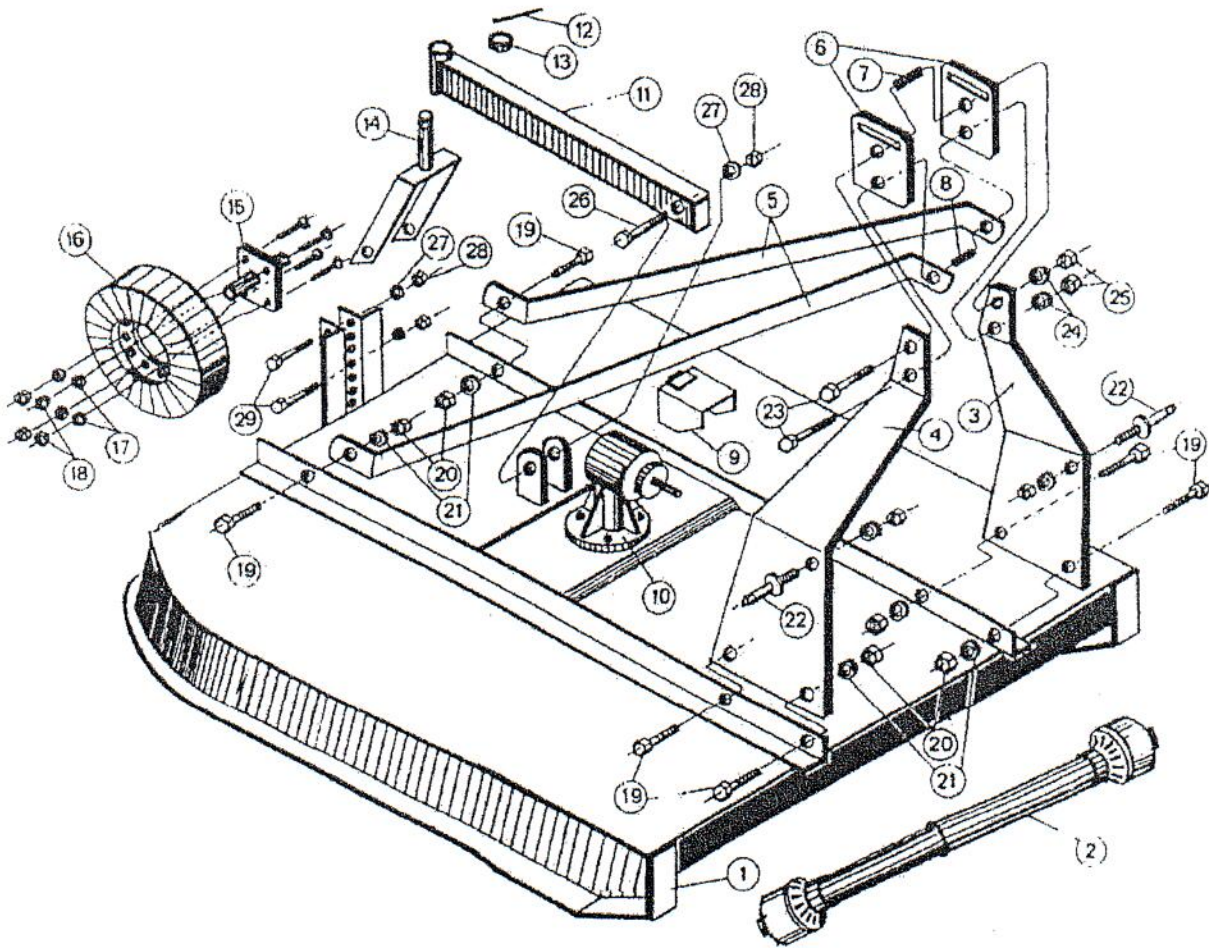

June 1994

PARTS LIST

4' SUNSHINE - SS48 MAIN ASSEMBLY

PARTS LIST

4' SUNSHINE - SS48 MAIN ASSEMBLY

ITEM NO.	PART NO.	QTY.	DESCRIPTION
1	101-3803	1	WELDED DECK
2	343-134	1	PTO COMPLETE
3	105-7010-L\R	1	STRUT RISER-LEFT\RIGHT
4	115-7134	1	U-PIVOT BRACKET 4-HOLE
	115-7135	2	BUSHING - PIVOT BRACKET
5	101-3861	2	STRUT BRACE
6	105-7134	1	FLEX PLATE
7	412-5404	1	SPACER
8	412-5403	1	SPACER
9	900-0003	1	HINGED SHEILD
10	401-0007-01	1	GEARBOX
11	101-8015	1	TAILWHEEL BOOM
12	412-0081	1	COTTER PIN
13	101-7552	1	SPACER
14	116-6486-01	1	TAILWHEEL YOKE FOR 5/8" AXLE BOLT
	116-6486	1	TAILWHEEL YOKE FOR 3/4" AXLE BOLT
15	900-1836	1	TAILWHEEL HUB FROR 5/8" AXLE BOLT
	401-3789	1	TAILWHEEL HUB FOR 3/4" AXLE BOLT
16	103-209	1	LAMINATED TIRE AND WHEEL
17	412-0072	4	1/2" LOCKWASHER
18	412-2287	4	1/2" - 20 NUT
19	412-0023	6	5/8" - 11 X 2" HHCS
20	412-0059	6	5/8" - 11 NUT
21	412-0073	6	5/8" LOCKWASHER
22	150-10	2	CAT I LIFT PIN ASSY.
23	412-2134	2	3/4" - 10 X 4-1/2" HHCS
24	412-0074	2	3/4" LOCKWASHER
25	412-0061	2	3/4" - 10 NUT
26	412-2094	1	1/2" - 13 X 4" HHCS
27	412-0072	3	1/2" LOCKWASHER
28	412-0058	3	1/2" - 13 NUT
29	412-2092	3	BOLT 1/2" 3-1/2" GR. 2
	610-1650	1	GEARBOX MOUNTING PLATE