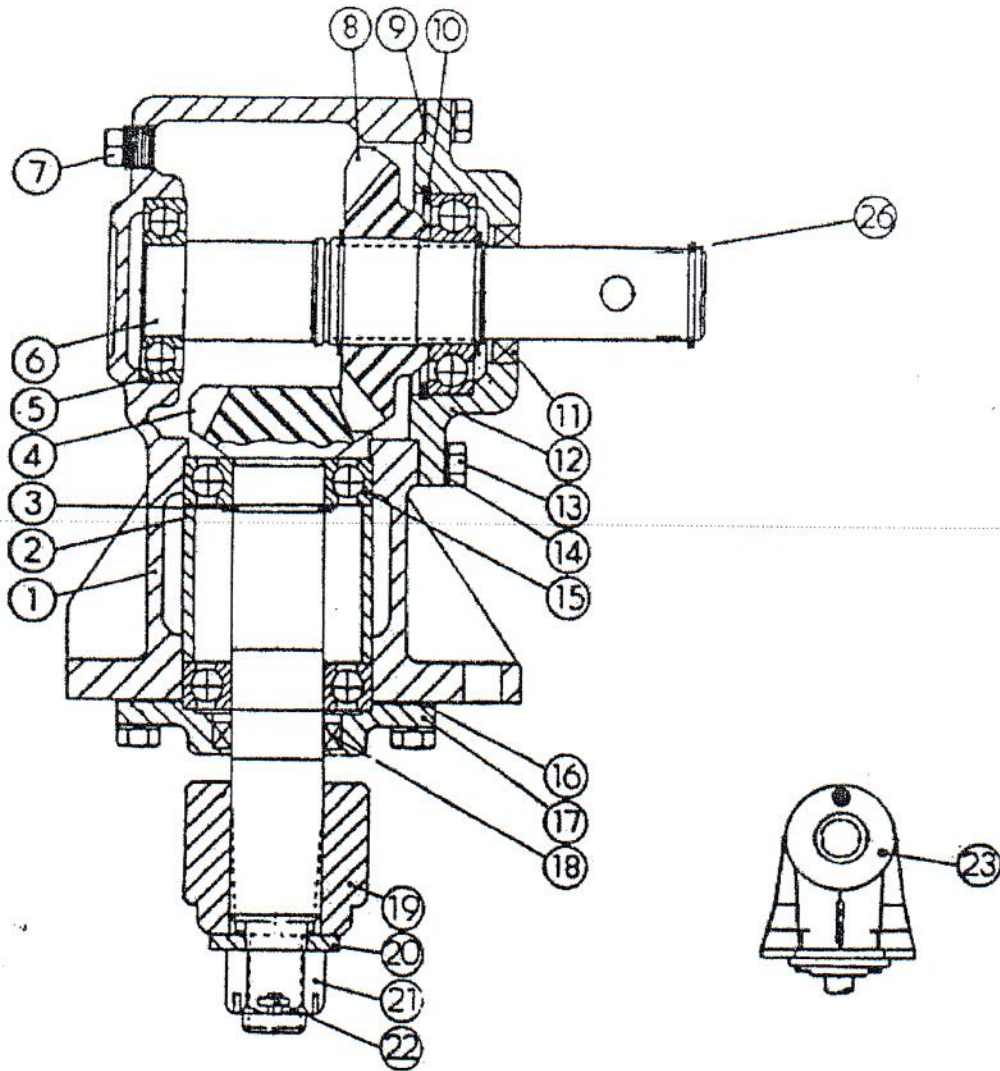

PARTS LIST

42" SUNSHINE GEARBOX

PARTS LIST

42" SUNSHINE GEARBOX

ITEM	PART NO.	QTY.	DESCRIPTION
	401-0007-01	1	Gearbox
1	501-0023	1	Housing
2	501-0024	1	Spacer
3	501-0021	3	Retaining Ring
4	900-1493	1	Output Pinion
5	501-0011	1	Bearing
6	501-0012	1	Input Shaft
7	501-0030	1	Plug
8	900-1489	1	Input Gear
9	501-0016	AR	Input Gasket
10	501-0015	1	Retaining Ring
11	501-0020	1	Seal
12	501-0019	1	Input Cap
13	501-0018	10	Cap Screw
14	501-0017	10	Lockwasher
15	501-0025	3	Bearing
16	501-0026	AR	Gasket
17	501-0028	1	Output Cap
18	~~501-0027~~ 322-1267	1	Seal
19	401-7559	1	Hub
20	401-7471	1	Flat Washer
21	401-7263	1	Hex Nut
22	900-8951	1	Cotter Pin
23	~~501-0035~~ 501-0254	1	Plug
26	412-7978	1	Retaining Ring