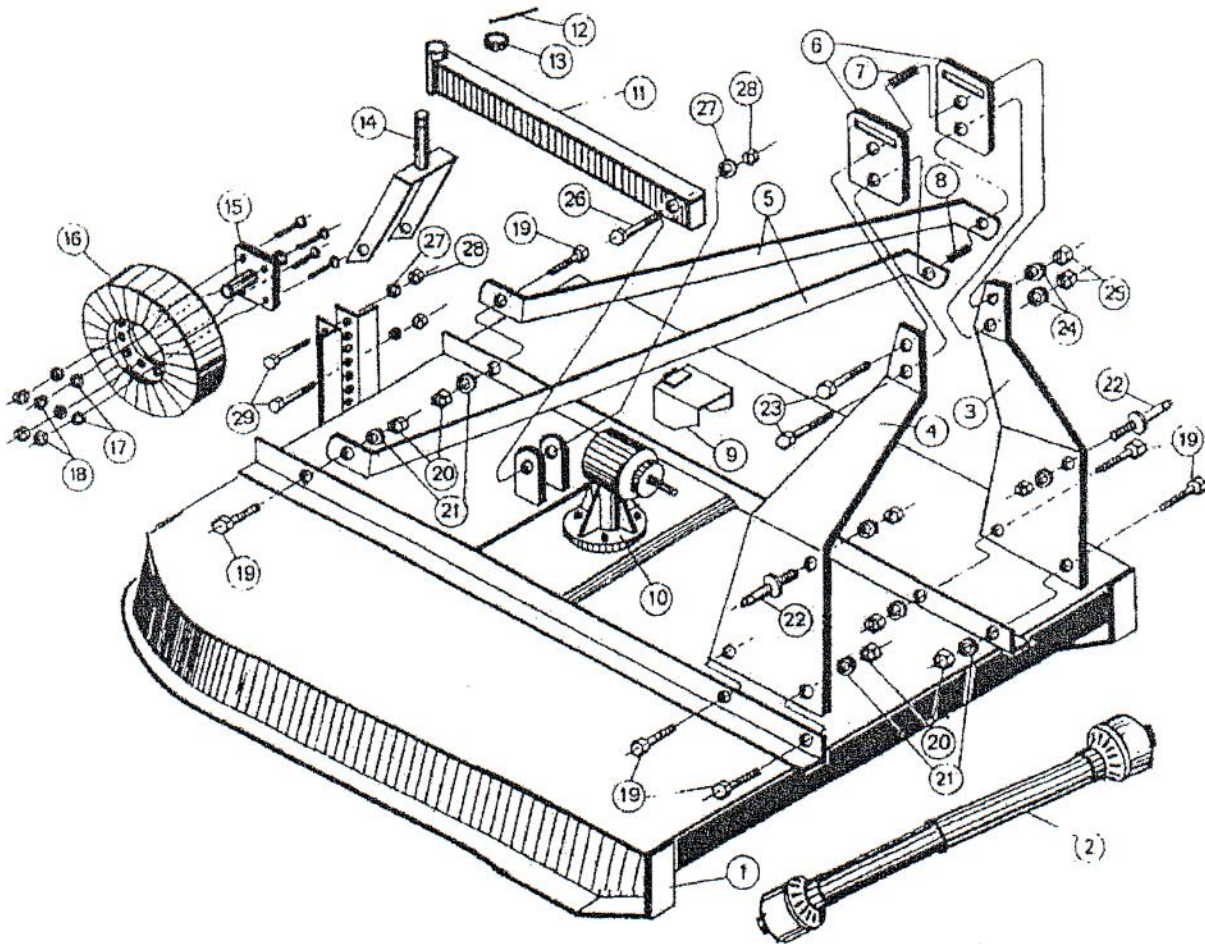

PARTS LIST

5' SUNSHINE - SS60 MAIN ASSEMBLY

PARTS LIST

5' SUNSHINE - SS60 MAIN ASSEMBLY

ITEM	PART NO.	QTY.	DESCRIPTION
1	101-1673	1	Welded Deck
2 ~~343-134~~	~~401-0294~~	1	PTO Complete
3	105-5010L	1	Strut Riser-Left
4	105-5010R	1	Strut Riser-Right
5 <i>116-1025G galvanized</i>	~~101-0872~~	2	Strut Brace
6	105-7134	2	Flex Plate
7	412-5404	1	Spacer
8	412-5403	1	Spacer
9 ~~900-0003~~	~~105-1438-01~~	1	Hinged Shield
10	401-0007-01	1	Gearbox
11 ~~101-8015~~	~~105-5009~~	1	Tailwheel Boom
12	412-0081	1	Cotter Pin
13	101-7552	1	Spacer
14	116-6486-01	1	Tailwheel Yoke for 5/8" Axle Bolt
	116-6486	1	Tailwheel Yoke for 3/4" Axle Bolt
15	900-1836	1	Tailwheel Hub for 5/8" Axle Bolt
	401-3789	1	Tailwheel Hub for 3/4" Axle Bolt
16 ~~103-209~~	~~401-0040~~	1	Laminated Tire & Wheel
17	412-0072	4	1/2" Lockwasher
18	412-2287	4	1/2" - 20 Nut
19	412-0023	6	5/8" - 11 x 2" HHCS
20	412-0059	6	5/8" - 11 Nut
21	412-0073	6	5/8" Lockwasher
22 ~~150-10~~	~~412-7770~~	2	Cat I Lift Pin Assy.
23	412-2134	2	3/4" - 10 x 4 1/2" HHCS
24	412-0074	2	3/4" Lockwasher
25	412-0061	2	3/4" - 10 Nut
26	412-2094	1	1/2" - 13 x 4" HHCS
27	412-0072	3	1/2" Lockwasher
28	412-0058	3	1/2" - 13 Nut
29	~~412-2092~~	3	Bolt 1/2" x 3 1/2" GR. 2
	610-1650	1	gearbox mounting plate

replace w/ (1) 105-7010-L
(1) 105-7010-R
(1) 115-7134
(1) 115-7135

116-6487-01
(2) 101-7552
116-6487
101-7552(2)