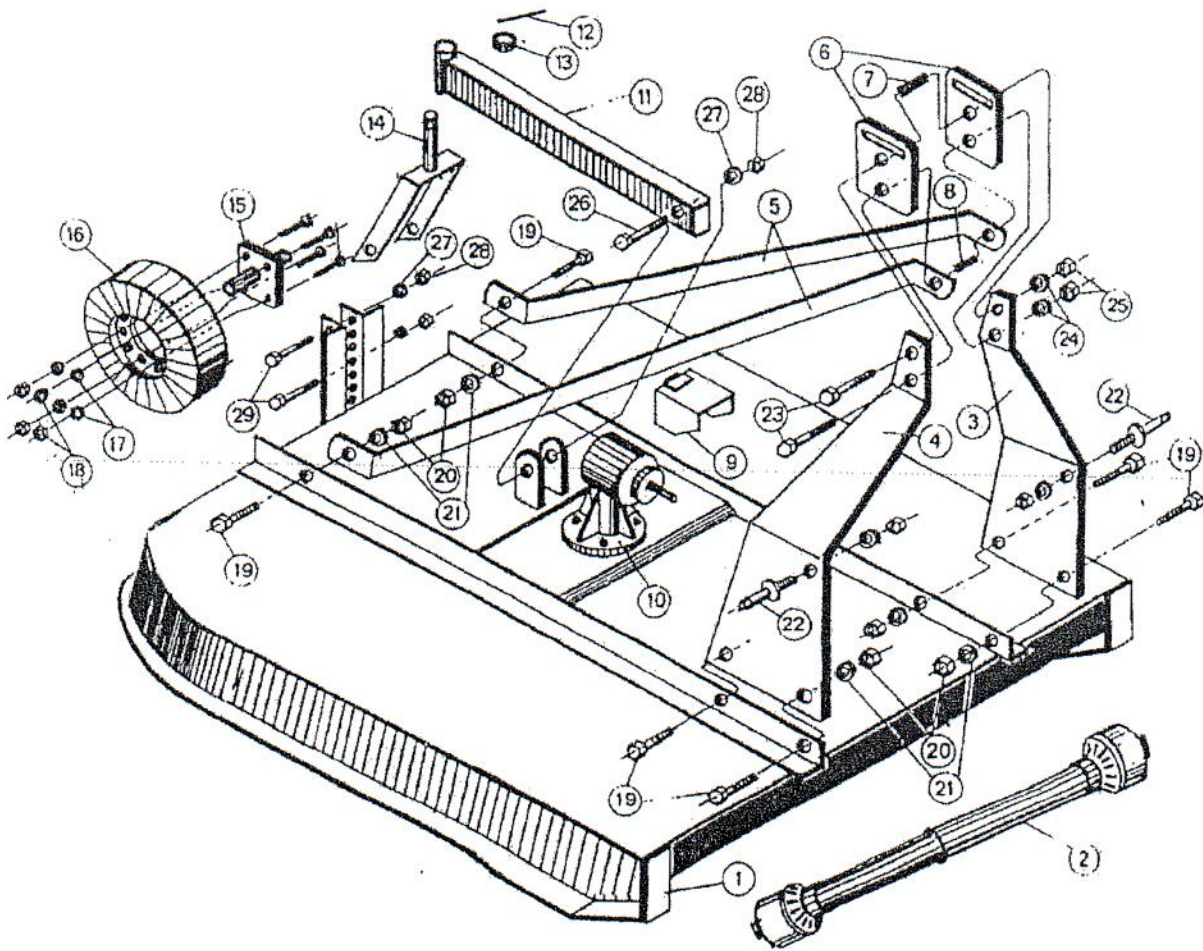

PARTS LIST

6' SUNSHINE - SS72 MAIN ASSEMBLY

PARTS LIST

6' SUNSHINE - SS72 MAIN ASSEMBLY

ITEM	PART NO.	QTY.	DESCRIPTION
1	101-0870	1	Welded Deck
2	~~343-135~~ ~~401-0300-01~~	1	PTO Complete
3	~~105-5010L~~	1	Strut Riser-Left
4	~~105-5010R~~	1	Strut Riser-Right
5	116-1025 ~~101-0872~~	2	Strut Brace
6	105-65032	2	Flex Plate
7	412-5404	1	Spacer
8	412-5403	1	Spacer
9	~~900-0003~~ ~~105-1438-01~~	1	Hinged Shield
10	401-0007	1	Gearbox
11	~~101-7127~~ ~~105-6009~~	1	Tailwheel Boom
12	412-0081	1	Cotter Pin
13	101-7552	1	Spacer
14	116-6486-01	1	Tailwheel Yoke for 5/8" Axle Bolt
	116-6486	1	Tailwheel Yoke for 3/4" Axle Bolt
15	900-1836	1	Tailwheel Hub for 5/8" Axle Bolt
	401-3789	1	Tailwheel Hub for 3/4" Axle Bolt
16	~~103-209~~ ~~401-0048~~	1	Laminated Tire & Wheel
17	412-0072	4	1/2" Lockwasher
18	412-2287	4	1/2" - 20 Nut
19	412-0023	6	5/8" - 11 x 2" HHCS
20	412-0059	6	5/8" - 11 Nut
21	412-0073	6	5/8" Lockwasher
22	150-10 ~~412-7770~~	2	Cat 1 Lift Pin Assy.
23	412-2134	2	3/4" - 10 x 4 1/2" HHCS
24	412-0074	2	3/4" Lockwasher
25	412-0061	2	3/4" - 10 Nut
26	412-2094	1	1/2" - 13 x 4" HHCS
27	412-0072	3	1/2" Lockwasher
28	412-0058	3	1/2" - 13 Nut
29	412-2092	3	Bolt 1/2" x 3 1/2" GR 2.
	610-1650	1	Gearbox mounting plate

replace w/ (1) 105-7010-L
(1) 105-7010-R
(1) 115-7134
(1) 115-7135

sleeve 101-7134

116-6487-01
101-7552 (2)
116-6487
101-7552 (2)