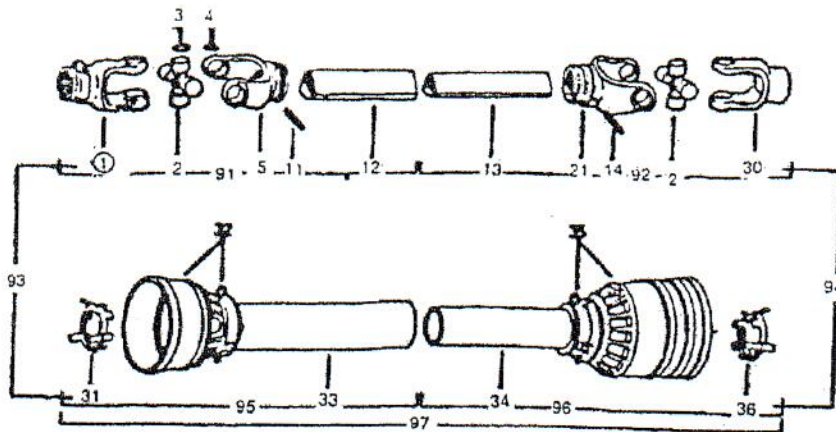

} NLA
(cut to desired length)

31
 Shear pin 412-0019
 Clutch optional: PTO w/clutch: 401-0307B
 125-801

PARTS LIST

6' SUNSHINE BONDIOLI & PAVESI 47" SHEAR PIN DRIVELINE

ITEM NO.	PART NO.	QTY.	DESCRIPTION
	401-0306-01	1343-135	Driveline
1	501-0095	1 343-1115	Yoke
2	501-0278	2 343-1211	Cross Bearing
3	501-0096	8	Retaining Ring
4	501-0097	2423-1132	Grease Zerk
5	501-0386	1343-1704	Outer Tube Yoke
11	501-0291	1341038000	Roll Pin
12	501-0384	1	Outer Tube
13	501-0385	1	Inner Tube
14	501-0294	1341049000	Roll Pin
21	501-0387	1343-1304	Inner Tube Yoke
30	501-0109	1343-1857	Shear Pin Yoke
31	501-0104	1343-1920	Outer Bearing
32	501-0108	1 343-1947	Outer Cone
33	501-0136	1	Outer Tube Shield
34	501-0137	1	Inner Tube Shield
35	501-0107	1343-1950	Inner Cone
36	501-0105	1343-1956	Inner Bearing
51	501-0293B	1 343-1931	Q.D. Pin Kit
91	501-0123	1	Tractor 1/2 Unshielded
92	501-0124	1	Implement 1/2 Unshielded
93	501-0125	1	Tractor 1/2 Complete
94	501-0126	1	Implement 1/2 Complete
95	501-0127	1	Tractor 1/2 Shield
96	501-0128	1	Implement 1/2 Shield
97	501-0129	1 093804120	Safety Guard Complete

} NLA
(cut to desired length)

clutch optional:
125-801

PTO w/clutch:
401-0306-6B

Shear pin
412. 0019

PARTS LIST

4' & 5' SUNSHINE WALTERSCHEID 35" SHEAR PIN DRIVELINE

Replacement PTO
343-134

ITEM NO.	PART NO.	QTY.	DESCRIPTION
	900-10765	1	Driveline
1	343-1310 900-10768	1	Inner Tube Yoke
2	343-1857 900-10779	1	Shear Pin Yoke
3	343-1115 900-10766	1	Q.D. Yoke
4	343-1607 900-10771	1	Outer Tube
5	343-1407 900-10770	1	Inner Tube
6	900-10774	1	Shield Cone
7	900-10776	1	Outer Tube Shield
8	900-10777	1	Inner Tube Shield
9	343-2017 900-10778	1	Safety Chain
10	343-2016 900-10775	2	Bearing
11	900-10798	1	Q.D. Pin Kit
12	343-1211 900-10767	2	Cross Bearing
13	343-1504 900-10769	2	Roll Pin
14	343-1710 900-10772	1	Outer Tube Yoke
15	900-10814	1	Shield Cone
16	900-01746	1	Tractor 1/2 Complete
17	900-10747	1	Implement 1/2 Complete