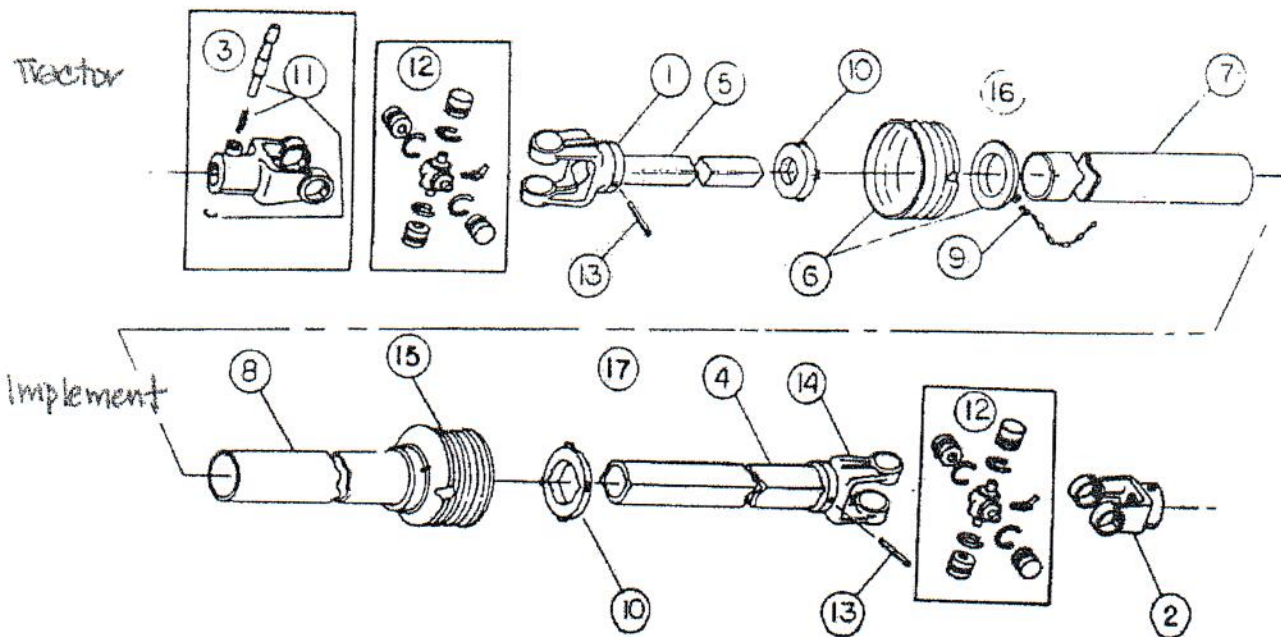

PARTS LIST

42" SUNSHINE BONDIOLI & PAVESI 35" SHEAR PIN DRIVELINE

ITEM	PART NO.	QTY.	DESCRIPTION
	404-0294	1	343-134 Driveline
1	501-0095	1	343-1115 Q.D. Yoke
2	501-0278	2	343-1211 Cross Bearing
3	501-0096	8	Circlip
4	501-0097	2	423-1132 Grease Zerk
5	501-0386	1	343-1704 Outer Tube Yoke
11	501-0291	1	341038000 Roll Pin
12	501-0120	1	Outer Tuber
13	501-0121	1	Inner Tube
14	501-0294	1	3411048000 Roll Pin
21	501-0387	1	343-1304 Inner Tube Yoke
30	501-0109	1	343-1857 Shear Pin Yoke
31	501-0104	1	343-1920 Outer Bearing
32	501-0106	1	343-1947 Outer Cone
33	501-0108	1	343-1939 Outer Tube Shield
34	501-0109	1	343-1943 Inner Tuber Shield
35	501-0107	1	343-1950 Inner Cone
36	501-0105	1	343-1956 Inner Bearing
51	501-0293B	1	343-1931 Q.D. Pin Kit
91	501-0131	1	Tractor 1/2 Unshielded
92	501-0132	1	Implement 1/2 Unshielded
93	501-0112	1	Tractor 1/2 Complete
94	501-0113	1	Implement 1/2 Complete
95	501-0133	1	Tractor 1/2 Shield
96	501-0134	1	Implement 1/2 Shield
97	501-0135	1	1083B04120L Safety Guard Complete

} NLA
(cut to desired length)

PARTS LIST

42" SUNSHINE WALTERSCHEID 35" SHEAR PIN DRIVELINE

Replacement PTO
343-134

ITEM	PART NO.	QTY.	DESCRIPTION
	900-10765	1	Driveline
1 343-1310	900-10768	1	Inner Tube Yoke
2 343-1857	900-10773	1	Shear Pin Yoke
3 343-1115	900-10766	1	Q.D. Yoke
4 343-1407	900-10774	1	Outer Tube
5 343-1407	900-10770	1	Inner Tube
6	900-10774	1	Shield Cone
7	900-10776	1	Outer Tube Shield
8	900-10777	1	Inner Tube Shield
9 343-2017	900-10778	1	Safety Chain
10 343-2016	900-10775	2	Bearing
11	900-10798	1	Q.D. Pin Kit
12 343-1211	900-10767	2	Cross Bearing
13 343-1504	900-10769	2	Roll Pin
14 343-1710	900-10772	1	Outer Tube Yoke
15	900-10814	1	Shield Cone
16	900-10746	1	Tractor ½ Complete
17	900-10747	1	Implement ½ Complete

PARTS LIST

42" SUNSHINE BLADE CARRIER ASSEMBLY

ITEM	PART NO.	QTY.	DESCRIPTION
1	401-5355	1	Blade Bar
2	401-0153	2	Blade
3	412-0057	2	Blade Bolt
4	412-0067-01	2	Lock Nut
5	412-7975	2	Flat Washer
3-4-5	412-8043	2	Blade Bolt Kit