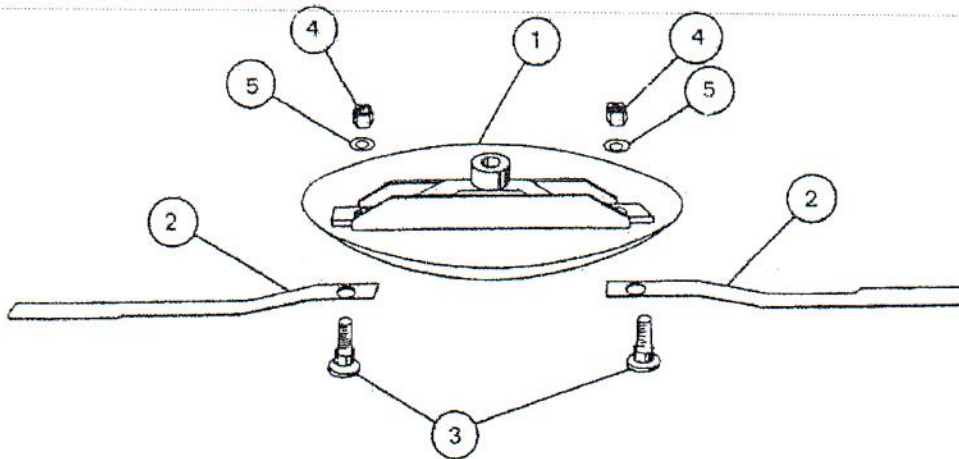

} NLA
(cut to desired length)

clutch optional:
125-801

PTO w/clutch:
401-0306-6B

Shear pin
412. 0019

PARTS LIST

4' & 5' SUNSHINE WALTERSCHEID 35" SHEAR PIN DRIVELINE

Replacement PTO
343-134

ITEM NO.	PART NO.	QTY.	DESCRIPTION
	900-10765	1	Driveline
1	343-1310 900-10768	1	Inner Tube Yoke
2	343-1857 900-10779	1	Shear Pin Yoke
3	343-1115 900-10766	1	Q.D. Yoke
4	343-1607 900-10771	1	Outer Tube
5	343-1407 900-10770	1	Inner Tube
6	900-10774	1	Shield Cone
7	900-10776	1	Outer Tube Shield
8	900-10777	1	Inner Tube Shield
9	343-2017 900-10778	1	Safety Chain
10	343-2016 900-10775	2	Bearing
11	900-10798	1	Q.D. Pin Kit
12	343-1211 900-10767	2	Cross Bearing
13	343-1504 900-10769	2	Roll Pin
14	343-1710 900-10772	1	Outer Tube Yoke
15	900-10814	1	Shield Cone
16	900-01746	1	Tractor 1/2 Complete
17	900-10747	1	Implement 1/2 Complete

NLA

PARTS LIST

4', 5' & 6' SUNSHINE ROUND BLADE CARRIER

ITEM NO.	PART NO.	QTY.	DESCRIPTION
	101-0172-01	1	Complete Carrier With Blades 4'
	101-0053-01	1	Complete Carrier With Blades 5'
	101-0669-01	1	Complete Carrier With Blades 6'
1	401-5450	1	Welded Carrier 4', 5', 6'
2	401-0174S	2	Blade 4'
2	401-0056S	2	Blade 5'
2	401-0175S	2	Blade 6'
3	412-0057-03	2	Blade Bolt 4' & 5'
3	412-0057-01 2 ¹²⁵⁻⁹⁰⁷		Blade Bolt 6'
4	900-8614-01 2 ¹²⁵⁻⁹²⁵		1 1/8" Jam Nut
5	900-8771	2	1 1/8" Lockwasher
3-4-5	412-8043-03	2	Blade Bolt Kit 4' & 5'
3-4-5	412-8043-01	2	Blade Bolt Kit 6'