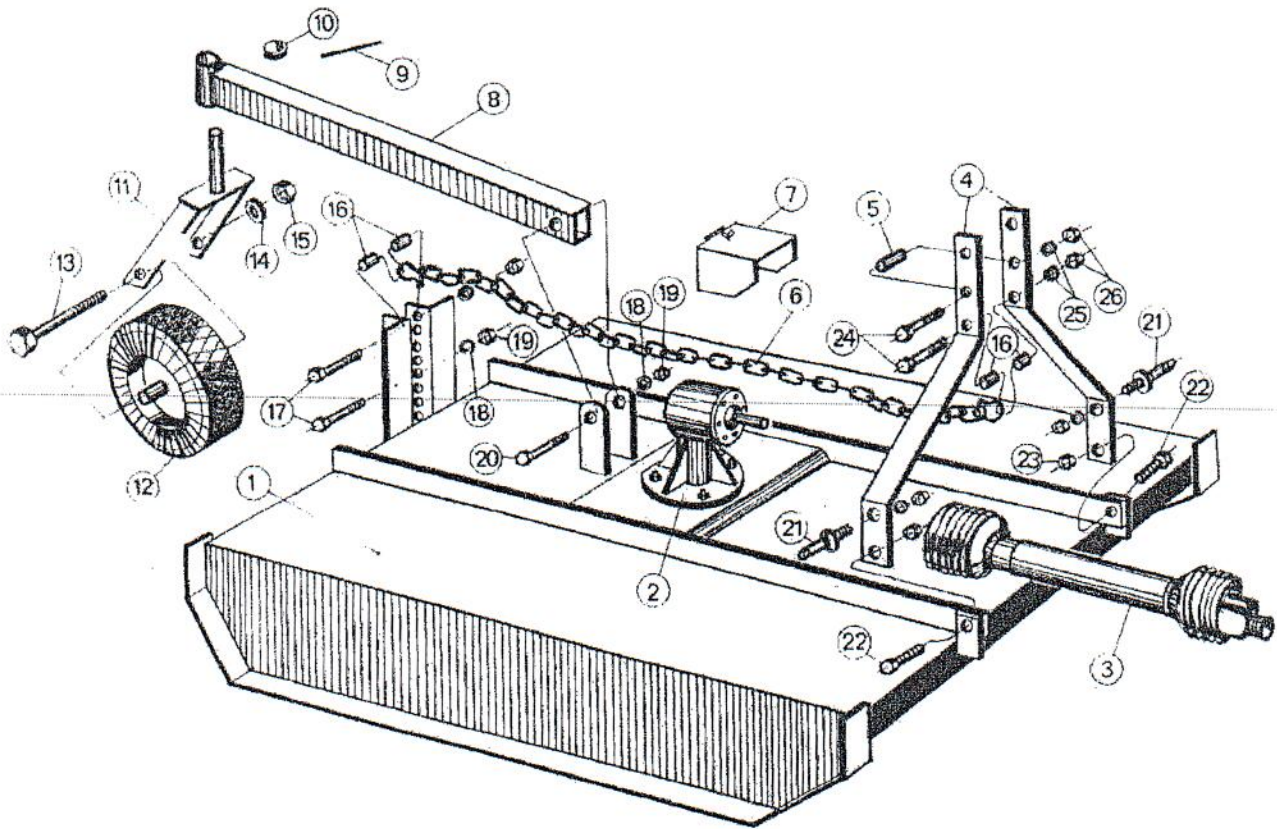

PARTS LIST

42" SUNSHINE - SS42 MAIN ASSEMBLY

PARTS LIST

42" SUNSHINE - SS42 MAIN ASSEMBLY

ITEM	PART NO.	QTY.	DESCRIPTION
1	102-2885	1 <i>Discontinued</i>	Welded Deck
2	401-0007-01	1	Gearbox
3	~~401-0294~~	1 <i>343-134</i>	PTO Complete
4	101-3314	2	Strut Riser
5	412-5404	1	Spacer
6	101-3249	1	Chain Assy.
7	~~105-1438-01~~	1 <i>100-0003</i>	Hinged Gearbox Shield
8	105-4009	1	Tailwheel Boom
9	412-0081	1	Cotter Pin
10	101-7552	2	Spacer
11	~~101-3288~~	1 <i>116-6487</i>	Tailwheel Yoke -
12	~~401-0180~~	1 <i>103-209</i>	Tailwheel
13	412-0036	1	3/4" x 8" Axle Bolt
14	412-0077	1	3/4" Flat Washer
15	412-0060	2	3/4" Nylock Nut
16	412-5401	4	Spacer
17	412-2092	2	1/2" x 3 1/2" HHCS
18	412-0072	3	1/2" Lockwasher
19	412-0058	3	1/2" Nut
20	412-2094	1	1/2" x 4 HHCS
21	~~412-7770~~	2 <i>150-10</i>	Cat I Lift Pin
22	412-0031	2	3/4" x 2 1/2" HHCS
23	412-0060	2	3/4" Nylock Nut
24	412-0033	2	3/4" x 4" Bolt
25	412-0074	2	3/4" Lockwasher
26	412-0061	2	3/4" Nut