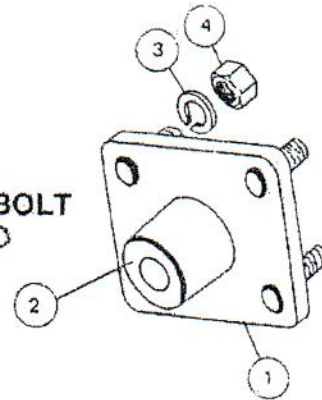

} NLA
(cut to desired length)

clutch optional:
125-801

PTO w/clutch:
401-0306-6B

Shear pin
412. 0019

PARTS LIST

4' & 5' SUNSHINE WALTERSCHEID 35" SHEAR PIN DRIVELINE

Replacement PTO
343-134

ITEM NO.	PART NO.	QTY.	DESCRIPTION
	900-10765	1	Driveline
1	343-1310 900-10768	1	Inner Tube Yoke
2	343-1857 900-10779	1	Shear Pin Yoke
3	343-1115 900-10766	1	Q.D. Yoke
4	343-1607 900-10771	1	Outer Tube
5	343-1407 900-10770	1	Inner Tube
6	900-10774	1	Shield Cone
7	900-10776	1	Outer Tube Shield
8	900-10777	1	Inner Tube Shield
9	343-2017 900-10778	1	Safety Chain
10	343-2016 900-10775	2	Bearing
11	900-10798	1	Q.D. Pin Kit
12	343-1211 900-10767	2	Cross Bearing
13	343-1504 900-10769	2	Roll Pin
14	343-1710 900-10772	1	Outer Tube Yoke
15	900-10814	1	Shield Cone
16	900-01746	1	Tractor 1/2 Complete
17	900-10747	1	Implement 1/2 Complete

NLA

PARTS LIST

4', 5' & 6' SUNSHINE ROUND BLADE CARRIER

ITEM NO.	PART NO.	QTY.	DESCRIPTION
	101-0172-01	1	Complete Carrier With Blades 4'
	101-0053-01	1	Complete Carrier With Blades 5'
	101-0669-01	1	Complete Carrier With Blades 6'
1	401-5450	1	Welded Carrier 4', 5', 6'
2	401-0174S	2	Blade 4'
2	401-0056S	2	Blade 5'
2	401-0175S	2	Blade 6'
3	412-0057-03	2	Blade Bolt 4' & 5'
3	412-0057-01 2 ¹²⁵⁻⁹⁰⁷		Blade Bolt 6'
4	900-8614-01 2 ¹²⁵⁻⁹²⁵		1 1/8" Jam Nut
5	900-8771	2	1 1/8" Lockwasher
3-4-5	412-8043-03	2	Blade Bolt Kit 4' & 5'
3-4-5	412-8043-01	2	Blade Bolt Kit 6'

PARTS LIST

4', 5' & 6' SUNSHINE TAILWHEEL HUB

FABRICATED HUB 3/4" DIA. AXLE BOLT

↳ 412-0036

ITEM	PART NO.	QTY.	DESCRIPTION
1	401-3789	1	Hub
2	504-3790	2325-2622	Bushing
3	412-0072	4	1/2" Lockwasher
4	412-2287	4	1/2" Nut NF

FABRICATED HUB 5/8" DIA. AXLE BOLT

↳ 900-8720

ITEM	PART NO.	QTY.	DESCRIPTION
1	900-1836	1	Hub
2	900-1897	2325-2622	Bushing
3	412-0072	4	1/2" Lockwasher
4	412-2287	4	1/2" Nut NF

Included in hub
Drive in zerk
423-1067
Screw in zerk
423-1073