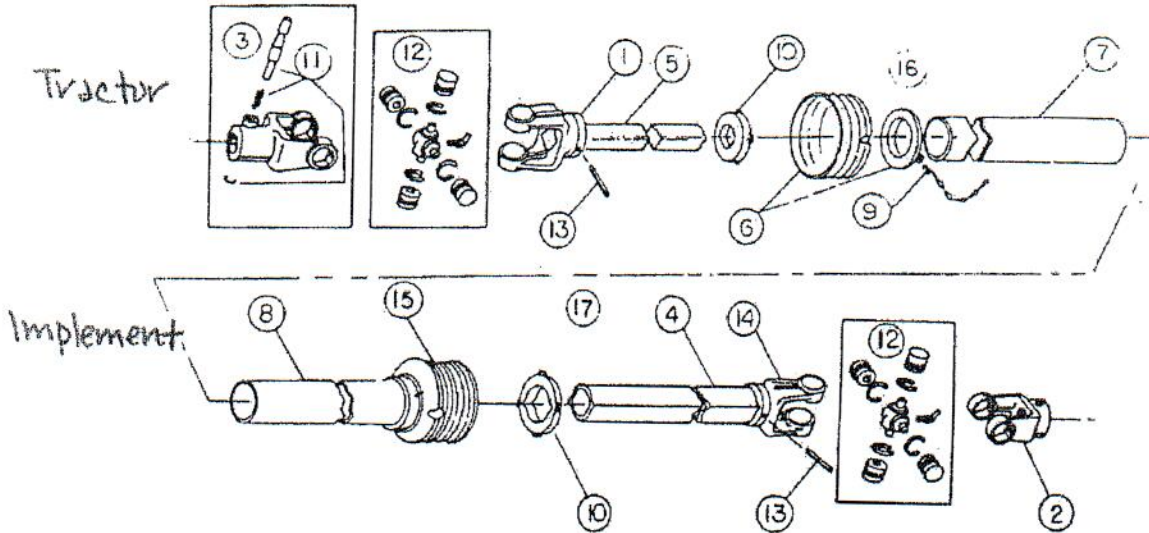

PARTS LIST

4' & 5' SUNSHINE WALTERSCHEID 35" SHEAR PIN DRIVELINE

Replacement PTO
343-134

ITEM NO.	PART NO.	QTY.	DESCRIPTION
	900-10765	1	Driveline
1	~~343-1310~~ ~~900-10768~~	1	Inner Tube Yoke
2	~~343-1857~~ ~~900-10779~~	1	Shear Pin Yoke
3	~~343-1115~~ ~~900-10766~~	1	Q.D. Yoke
4	~~343-1607~~ ~~900-10771~~	1	Outer Tube
5	~~343-1407~~ ~~900-10770~~	1	Inner Tube
6	900-10774	1	Shield Cone
7	900-10776	1	Outer Tube Shield
8	900-10777	1	Inner Tube Shield
9	~~343-2017~~ ~~900-10778~~	1	Safety Chain
10	~~343-2016~~ ~~900-10775~~	2	Bearing
11	900-10798	1	Q.D. Pin Kit
12	~~343-1211~~ ~~900-10767~~	2	Cross Bearing
13	~~343-1504~~ ~~900-10769~~	2	Roll Pin
14	~~343-1710~~ ~~900-10772~~	1	Outer Tube Yoke
15	900-10814	1	Shield Cone
16	900-01746	1	Tractor 1/2 Complete
17	900-10747	1	Implement 1/2 Complete

NLA