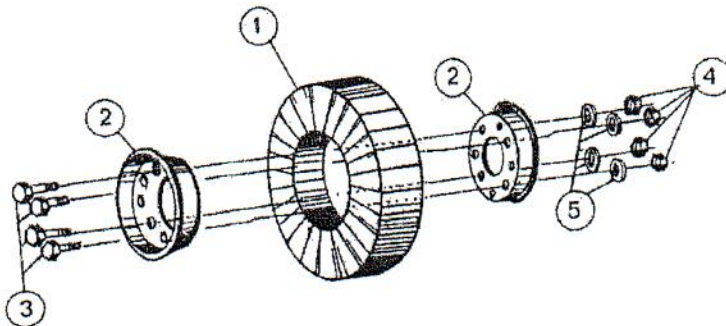

PARTS LIST

4', 5' & 6' SUNSHINE TAILWHEEL HUB

FABRICATED HUB 3/4" DIA. AXLE BOLT

↳ 412-0036

ITEM	PART NO.	QTY.	DESCRIPTION
1	401-3789	1	Hub
2	504-3790	2325-2622	Bushing
3	412-0072	4	1/2" Lockwasher
4	412-2287	4	1/2" Nut NF

FABRICATED HUB 5/8" DIA. AXLE BOLT

↳ 900-8720

ITEM	PART NO.	QTY.	DESCRIPTION
1	900-1836	1	Hub
2	900-1897	2325-2622	Bushing
3	412-0072	4	1/2" Lockwasher
4	412-2287	4	1/2" Nut NF

Included in hub
Drive in zerk
423-1067
Screw in zerk
423-1073

WHEEL DETAIL

ITEM	PART NO.	QTY.	DESCRIPTION
1	401-0048	1	103-209 Laminated Tire & Wheel
2	NLA 900-1499	1	Laminated Tire
3	900-1440	2	Wheel
4	412-0013	4	3/8" x 1" Hex Head Bolt
5	412-0657	4	3/8" Hex Nut
6	412-0071	4	3/8" Lockwasher